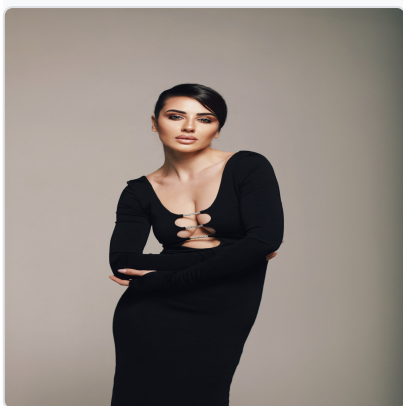

Anita No 5856

Id: 856 Age: 26 Eye Color: green Hair Color: black Hair type: straight

Height: 170 cm Pants size: 36 Shoe size: 39 T-shirt size: S Jacket size: S

Waist size:

For Talent:

+971581546458 UAE

+961 3 727 908 Lebanon