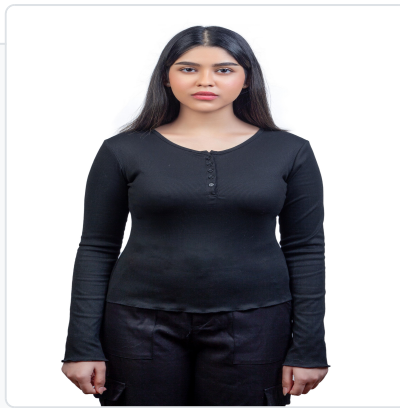

Reem No 5732

Id: 732 Age: 18 Eye Color: black Hair Color: black Hair type: straight

Height: 165 cm Pants size: 38 Shoe size: 39 T-shirt size: S Jacket size: M

Waist size:

For Talent:

+971581546458 UAE

+961 3 727 908 Lebanon