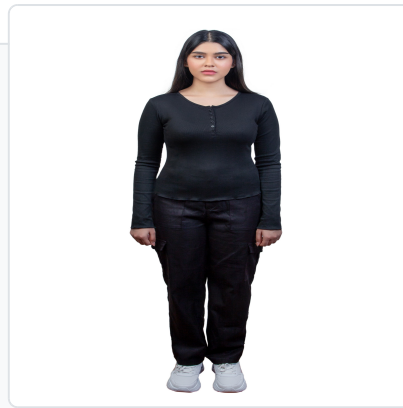

Reem No 5732

Id: 732 Age: 18 Eye Color: black Hair Color: black Hair type: straight

Height: 165 cm Pants size: 38 Shoe size: 39 T-shirt size: S Jacket size: M

Waist size:

For Talent:

+971581546458 UAE

+961 3 727 908 Lebanon